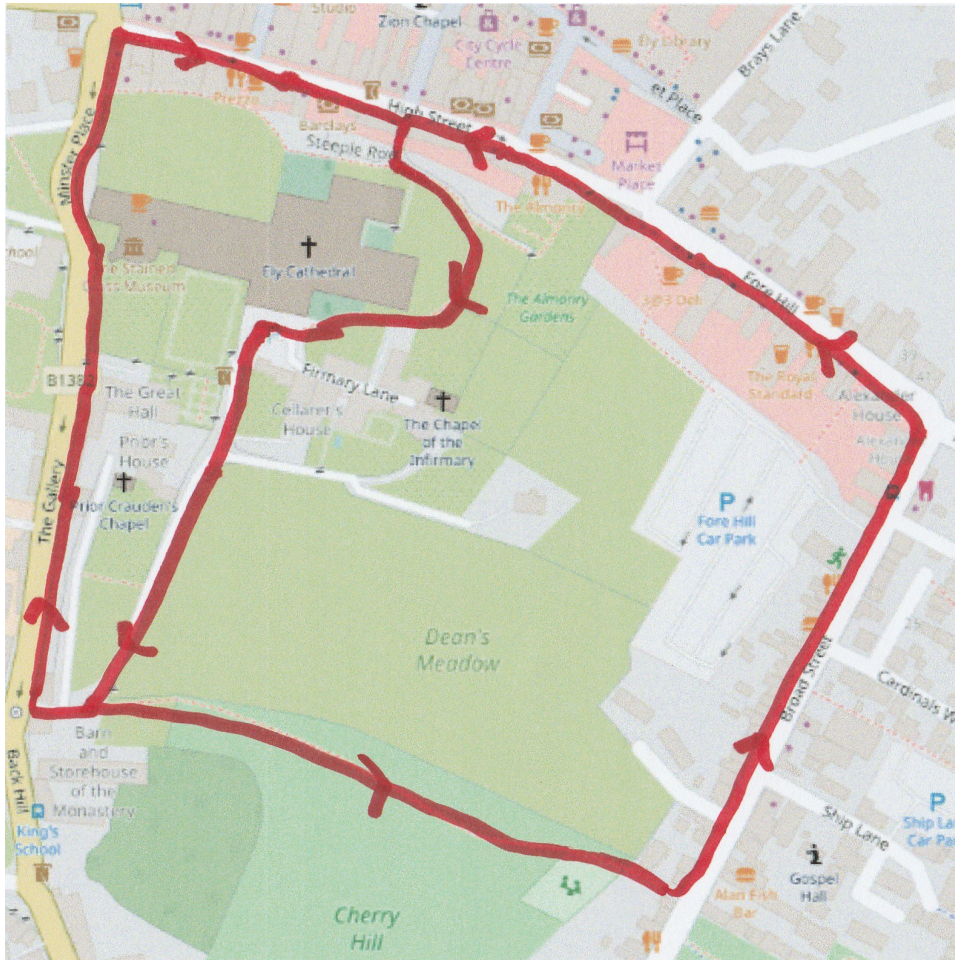

## Zone F: Walk 20

Minster Place  
The Gallery  
(Monastic Buildings to  
High Street)  
High Street  
Fore Hill  
Broad Street (part)  
Cherry Hill path

Park at Barton Road car park and make your way to The Porta. Walk down Cherry Hill footpath and when you reach the bottom with Broad Street, turn left along Broad Street. At the end of the Street turn left up Fore Hill and into the High Street. Turn left through Goldsmiths Tower into the Cathedral Grounds and turn left around the 'back' of the Cathedral (the East end). Follow the path around the cathedral and towards the left walking back towards Cherry Hill Park. Go through the Porta again, turning right onto the Gallery. Walk along the Gallery past the Cathedral until you reach the High Street. Turn into the High Street back up to Goldsmiths Tower to complete the circuit.